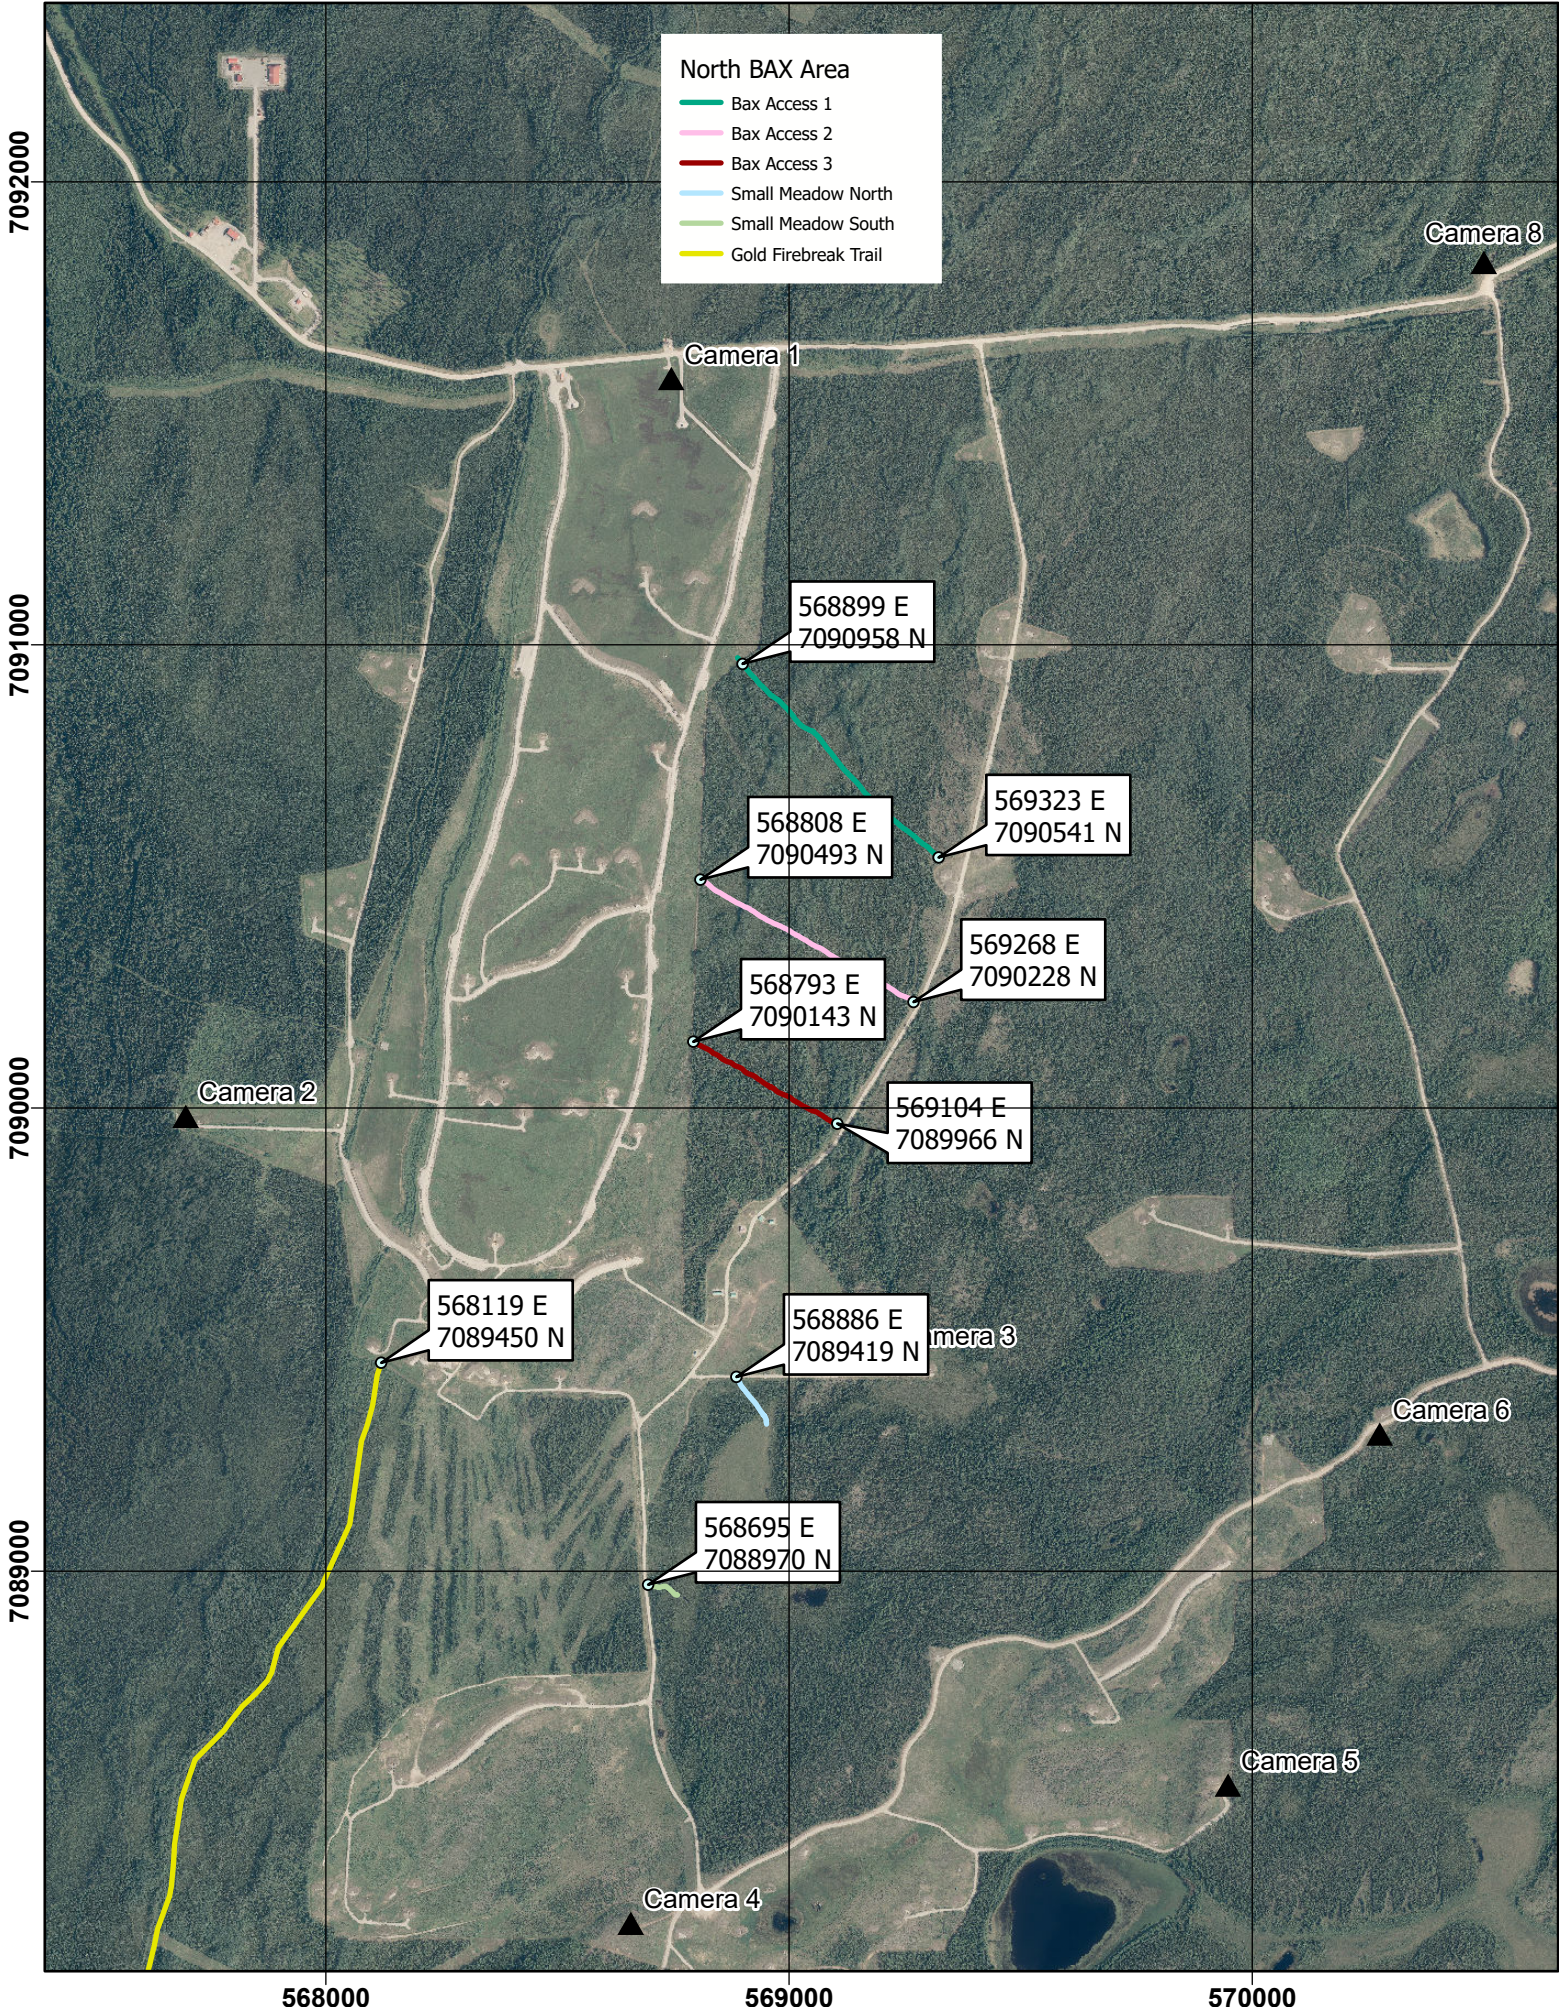

North BAX Area

- Bax Access 1
- Bax Access 2
- Bax Access 3
- Small Meadow North
- Small Meadow South
- Gold Firebreak Trail

Camera 1

Camera 8

568899 E
7090958 N

568808 E
7090493 N

569323 E
7090541 N

568793 E
7090143 N

569268 E
7090228 N

Camera 2

569104 E
7089966 N

568119 E
7089450 N

568886 E
7089419 N

Camera 3

Camera 6

568695 E
7088970 N

Camera 5

Camera 4

568000

569000

570000

7092000

7091000

7090000